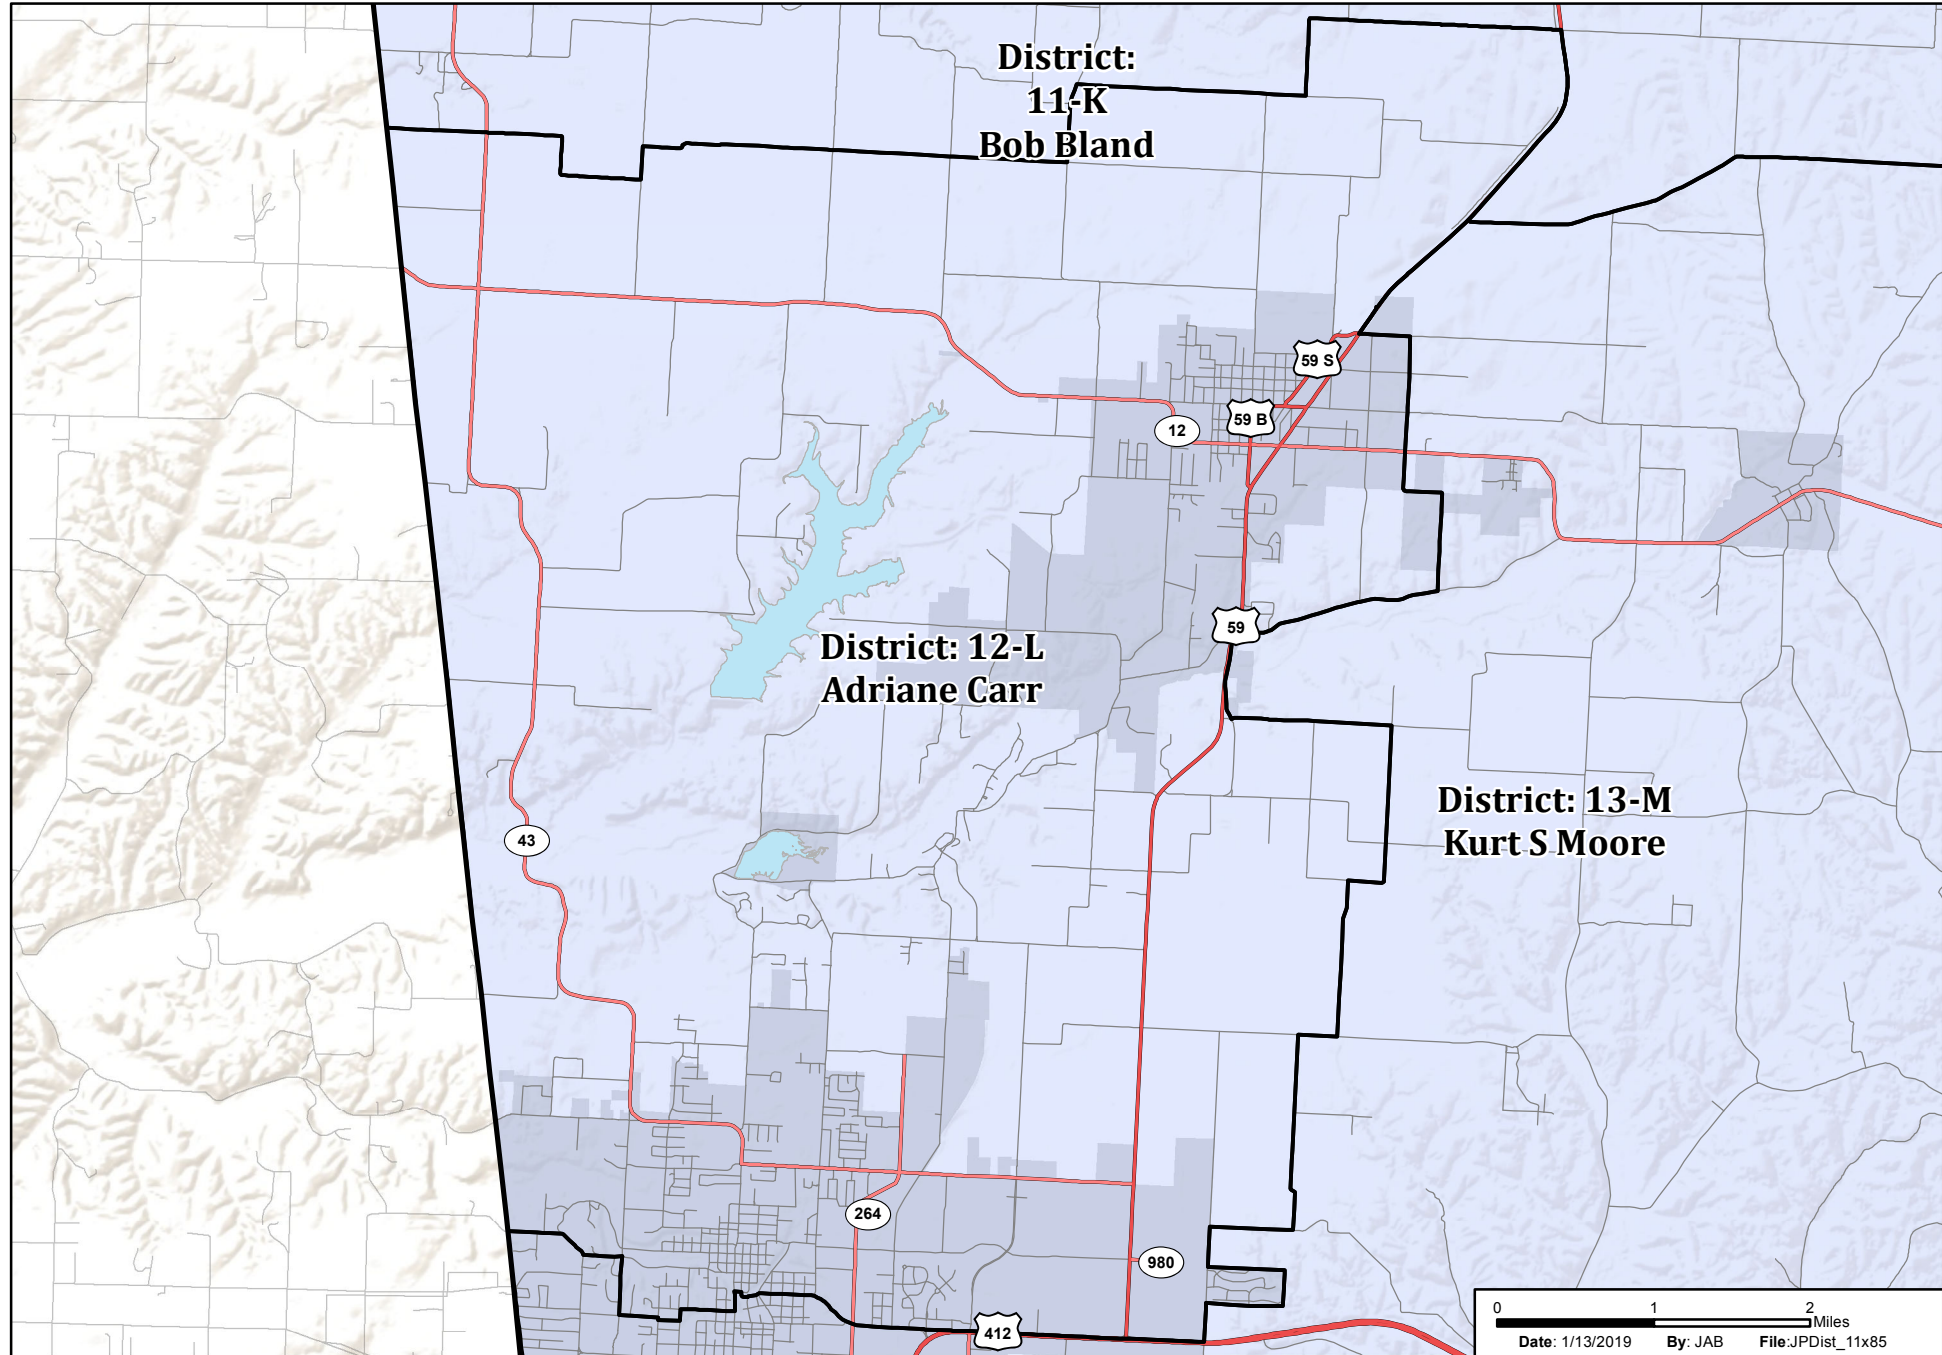

District:

Benton County, Arkansas

12-L Justices of the Peace

Benton County GIS Department
215 E. Central Ave.
Bentonville, Arkansas 72712
(479) 271-1749
GIS.BentonCountyAR.gov

Honorable 12 Adriane Carr
1005 Hunter Ridge
Siloam Springs, AR 72761
Phone: 479-549-5811
adriane.carr@bentoncountyar.gov

**District:
11-K
Bob Bland**

**District: 12-L
Adriane Carr**

**District: 13-M
Kurt S Moore**

0 1 2 Miles
Date: 1/13/2019 By: JAB File: JPDist_11x85

ACCURACY OF MAPS NOT GUARANTEED -
USE FOR LEGAL MATTERS CAUTIONED.