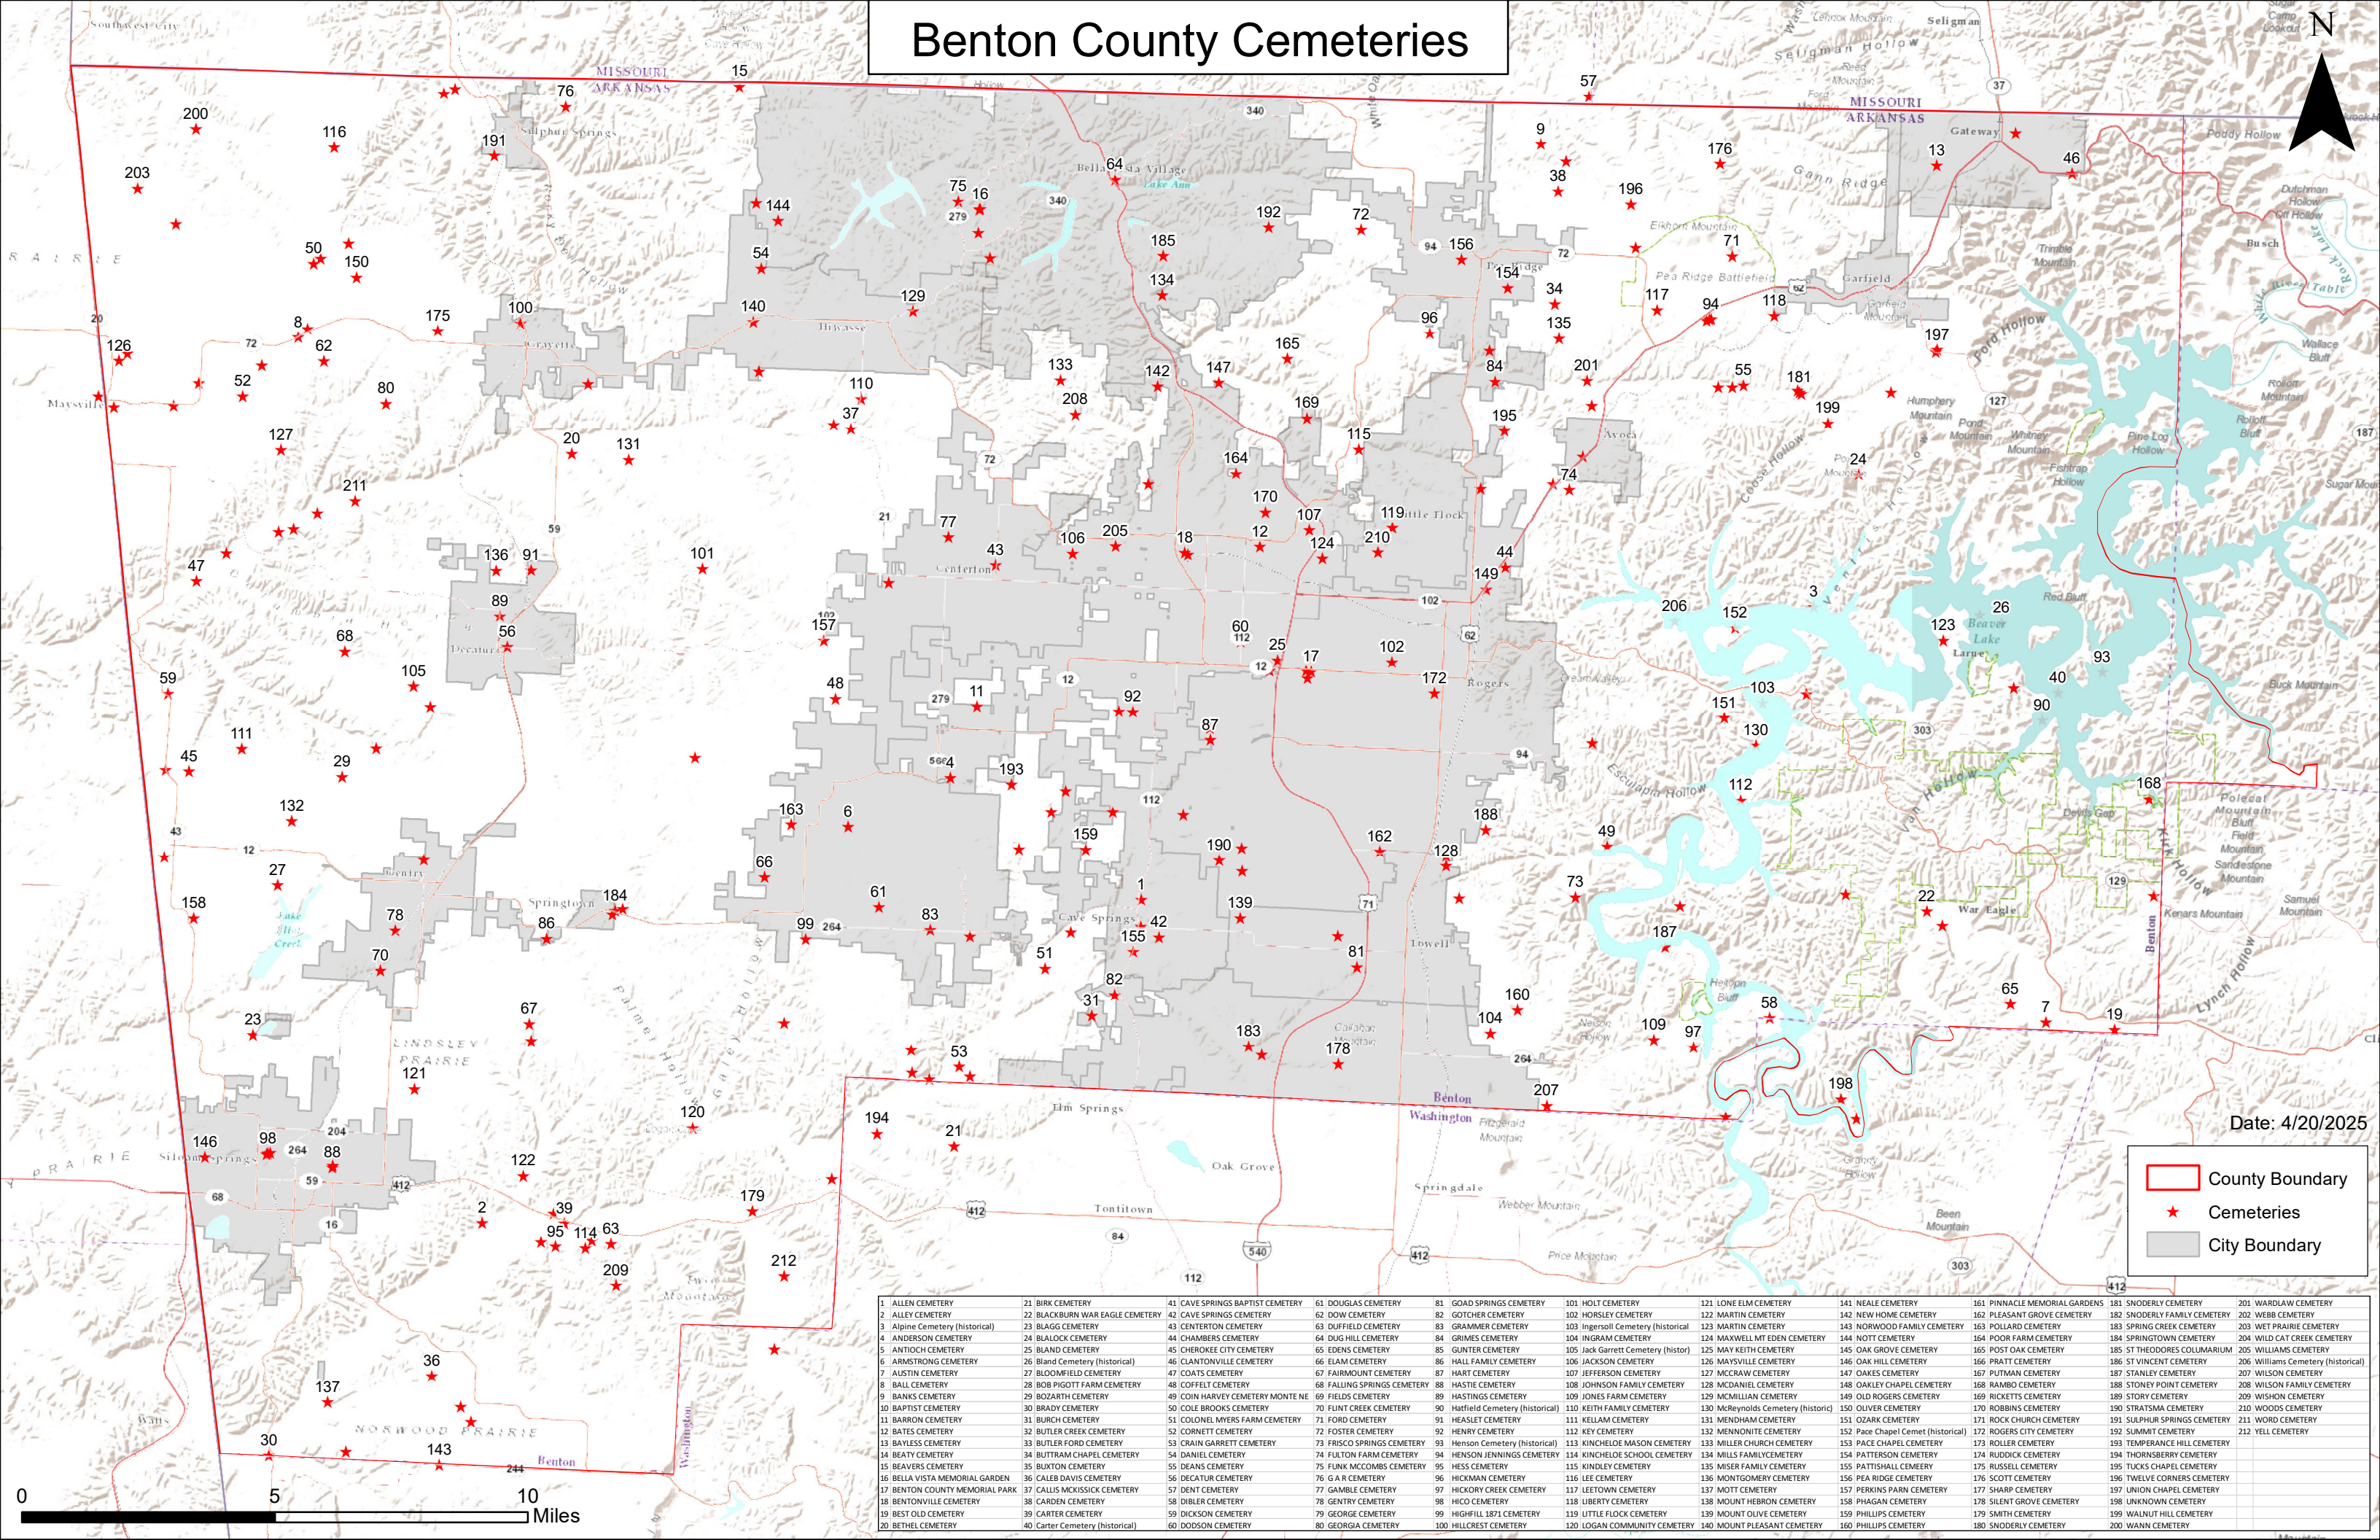

Benton County Cemeteries

Date: 4/20/2025

- County Boundary
- ★ Cemeteries
- City Boundary

| | | | | | | | | | | |
|--------------------------------|---------------------------------|----------------------------------|-----------------------------|-----------------------------------|--|--------------------------------------|---------------------------------------|-------------------------------|------------------------------|------------------------------------|
| 1 ALLEN CEMETERY | 21 BIRK CEMETERY | 41 CAVE SPRINGS BAPTIST CEMETERY | 61 DOUGLAS CEMETERY | 81 GOAD SPRINGS CEMETERY | 101 HOLT CEMETERY | 121 LONE ELM CEMETERY | 141 NEALE CEMETERY | 161 PINNACLE MEMORIAL GARDENS | 181 SNODERLY CEMETERY | 201 WARDLAW CEMETERY |
| 2 ALLEY CEMETERY | 22 BLACKBURN WAR EAGLE CEMETERY | 42 CAVE SPRINGS CEMETERY | 62 DOW CEMETERY | 82 GOTCHER CEMETERY | 102 HORSLEY CEMETERY | 122 MARTIN CEMETERY | 142 NEW HOME CEMETERY | 162 PLEASANT GROVE CEMETERY | 182 SNODERLY FAMILY CEMETERY | 202 WEBB CEMETERY |
| 3 Alpine Cemetery (historical) | 23 BLAGG CEMETERY | 43 CENTERTON CEMETERY | 63 DUFFIELD CEMETERY | 83 GRAMMER CEMETERY | 103 Ingersoll Cemetery (historical) | 123 MARTIN CEMETERY | 143 NORWOOD FAMILY CEMETERY | 163 POLLARD CEMETERY | 183 SPRING CREEK CEMETERY | 203 WET PRAIRIE CEMETERY |
| 4 ANDERSON CEMETERY | 24 BLALOCK CEMETERY | 44 CHAMBERS CEMETERY | 64 DUG HILL CEMETERY | 84 GRIMES CEMETERY | 104 INGRAM CEMETERY | 124 MAXWELL MT EDEN CEMETERY | 144 NOTT CEMETERY | 164 POOR FARM CEMETERY | 184 SPRINGTOWN CEMETERY | 204 WILD CAT CREEK CEMETERY |
| 5 ANTIOCH CEMETERY | 25 BLAND CEMETERY | 45 CHEROKEE CITY CEMETERY | 65 EDENS CEMETERY | 85 GUNTER CEMETERY | 105 Jack Garrett Cemetery (historical) | 125 MAY KEITH CEMETERY | 145 OAK GROVE CEMETERY | 165 POST OAK CEMETERY | 185 ST THEODORES COLUMARIUM | 205 WILLIAMS CEMETERY |
| 6 ARMSTRONG CEMETERY | 26 Bland Cemetery (historical) | 46 CLANTONVILLE CEMETERY | 66 ELAM CEMETERY | 86 HALL FAMILY CEMETERY | 106 JACKSON CEMETERY | 126 MAVSVILLE CEMETERY | 146 OAK HILL CEMETERY | 166 PRATT CEMETERY | 186 ST VINCENT CEMETERY | 206 Williams Cemetery (historical) |
| 7 AUSTIN CEMETERY | 27 BLOOMFIELD CEMETERY | 47 COATS CEMETERY | 67 FAIRMOUNT CEMETERY | 87 HART CEMETERY | 107 JEFFERSON CEMETERY | 127 MCCRAW CEMETERY | 147 OAKES CEMETERY | 167 PUTMAN CEMETERY | 187 STANLEY CEMETERY | 207 WILSON CEMETERY |
| 8 BALL CEMETERY | 28 BOB PIGOTT FARM CEMETERY | 48 COFFELT CEMETERY | 68 FALLING SPRINGS CEMETERY | 88 HASTIE CEMETERY | 108 JOHNSON FAMILY CEMETERY | 128 MCDANIEL CEMETERY | 148 OAKLEY CHAPEL CEMETERY | 168 RAMBO CEMETERY | 188 STONEY POINT CEMETERY | 208 WILSON FAMILY CEMETERY |
| 9 BANKS CEMETERY | 29 BOZARTH CEMETERY | 49 COIN HARVEY CEMETERY MONTE NE | 69 FIELDS CEMETERY | 89 HASTINGS CEMETERY | 109 JONES FARM CEMETERY | 129 MCMILLIAN CEMETERY | 149 OLD ROGERS CEMETERY | 169 RICKETTS CEMETERY | 189 STORY CEMETERY | 209 WISHON CEMETERY |
| 10 BAPTIST CEMETERY | 30 BRADY CEMETERY | 50 COLE BROOKS CEMETERY | 70 FLINT CREEK CEMETERY | 90 Hatfield Cemetery (historical) | 110 KEITH FAMILY CEMETERY | 130 McReynolds Cemetery (historical) | 150 OLIVER CEMETERY | 170 ROBBINS CEMETERY | 190 STRATSMAN CEMETERY | 210 WOODS CEMETERY |
| 11 BARRON CEMETERY | 31 BURCH CEMETERY | 51 COLONEL MYERS FARM CEMETERY | 71 FORD CEMETERY | 91 HEASLET CEMETERY | 111 KELLAM CEMETERY | 131 MENDHAM CEMETERY | 151 OZARK CEMETERY | 171 ROCK CHURCH CEMETERY | 191 SULPHUR SPRINGS CEMETERY | 211 WORD CEMETERY |
| 12 BATES CEMETERY | 32 BUTLER CREEK CEMETERY | 52 CORNETT CEMETERY | 72 FOSTER CEMETERY | 92 HENRY CEMETERY | 112 KEY CEMETERY | 132 MENNONITE CEMETERY | 152 Pace Chapel Cemetary (historical) | 172 ROGERS CITY CEMETERY | 192 SUMMIT CEMETERY | 212 YELL CEMETERY |
| 13 BAYLESS CEMETERY | 33 BUTLER FORD CEMETERY | 53 CRAIN GARRETT CEMETERY | 73 FRISCO SPRINGS CEMETERY | 93 Henson Cemetery (historical) | 113 KINCHELOE MASON CEMETERY | 133 MILLER CHURCH CEMETERY | 153 PACE CHAPEL CEMETERY | 173 ROLLER CEMETERY | 193 TEMPERANCE HILL CEMETERY | |
| 14 BEATY CEMETERY | 34 BUTTRAM CHAPEL CEMETERY | 54 DANIEL CEMETERY | 74 FULTON FARM CEMETERY | 94 HENSON JENNINGS CEMETERY | 114 KINCHELOE SCHOOL CEMETERY | 134 MILLS FAMILY CEMETERY | 154 PATTERSON CEMETERY | 174 RUDDICK CEMETERY | 194 THORNBERY CEMETERY | |
| 15 BEAVERS CEMETERY | 35 BUXTON CEMETERY | 55 DEANS CEMETERY | 75 FLUNK MCCOMBS CEMETERY | 95 HESS CEMETERY | 115 KINDELY CEMETERY | 135 MISER FAMILY CEMETERY | 155 PATTISHALL CEMETERY | 175 RUSSELL CEMETERY | 195 TUCKS CHAPEL CEMETERY | |
| 16 BELLA VISTA MEMORIAL GARDEN | 36 CALER DAVIS CEMETERY | 56 DECATUR CEMETERY | 76 G A R CEMETERY | 96 HICKMAN CEMETERY | 116 LEE CEMETERY | 136 MONTGOMERY CEMETERY | 156 PEA RIDGE CEMETERY | 176 SCOTT CEMETERY | 196 TWELVE CORNERS CEMETERY | |
| 17 BENTON COUNTY MEMORIAL PARK | 37 CALLIS MCKISSICK CEMETERY | 57 DENT CEMETERY | 77 GAMBLE CEMETERY | 97 HICKORY CREEK CEMETERY | 117 LEETOWN CEMETERY | 137 MOTT CEMETERY | 157 PERKINS PARN CEMETERY | 177 SHARP CEMETERY | 197 UNION CHAPEL CEMETERY | |
| 18 BENTONVILLE CEMETERY | 38 CARDEN CEMETERY | 58 DIBLER CEMETERY | 78 GENTRY CEMETERY | 98 HICO CEMETERY | 118 LIBERTY CEMETERY | 138 MOUNT HEBRON CEMETERY | 158 PHAGAN CEMETERY | 178 SILENT GROVE CEMETERY | 198 UNKNOWN CEMETERY | |
| 19 BEST OLD CEMETERY | 39 CARTER CEMETERY | 59 DICKSON CEMETERY | 79 GEORGE CEMETERY | 99 HICPELL 1871 CEMETERY | 119 LITTLE FLOCK CEMETERY | 139 MOUNT OLIVE CEMETERY | 159 PHILLIPS CEMETERY | 179 SHARP CEMETERY | 199 WALNUT HILL CEMETERY | |
| 20 BETHEL CEMETERY | 40 Carter Cemetery (historical) | 60 DODDSON CEMETERY | 80 GEORGIA CEMETERY | 100 HILLCREST CEMETERY | 120 LOGAN COMMUNITY CEMETERY | 140 MOUNT PLEASANT CEMETERY | 160 PHILLIPS CEMETERY | 180 SNODERLY CEMETERY | 200 WANN CEMETERY | |