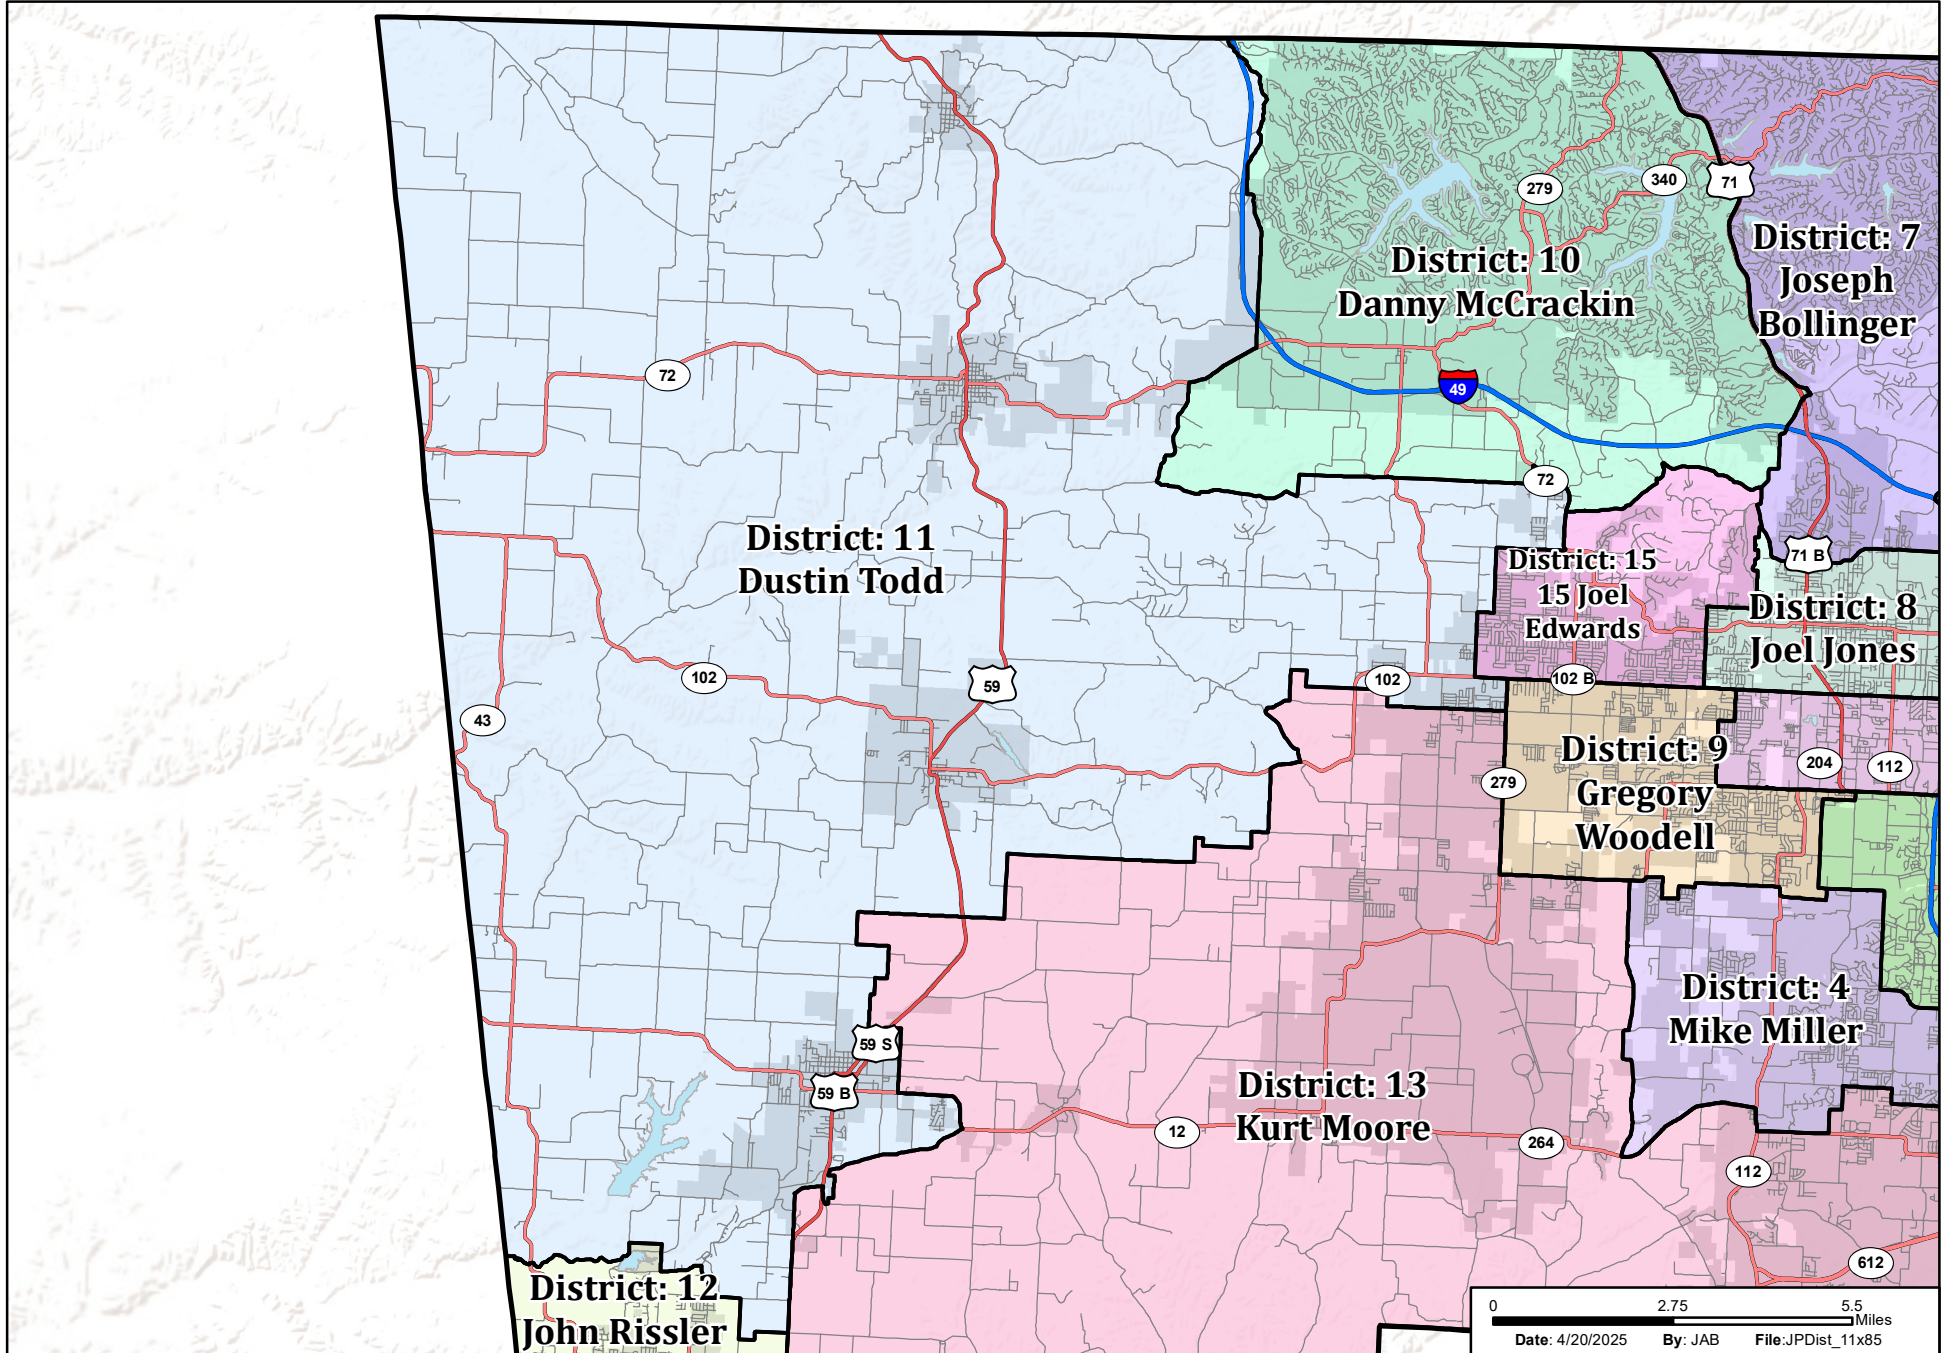

District:

Benton County, Arkansas

11

Justices of the Peace

Benton County GIS Department
215 E. Central Ave.
Bentonville, Arkansas 72712
(479) 271-1749
GIS.BentonCountyAR.gov

Honorable 11 Dustin Todd
16907 W Highway 102
Decatur, AR 72722
Phone: 479-305-8360
dustin.todd@bentoncountyar.gov

0 2.75 5.5 Miles
 Date: 4/20/2025 By: JAB File: JPDist_11x85

ACCURACY OF MAPS NOT GUARANTEED - USE FOR LEGAL MATTERS CAUTIONED.