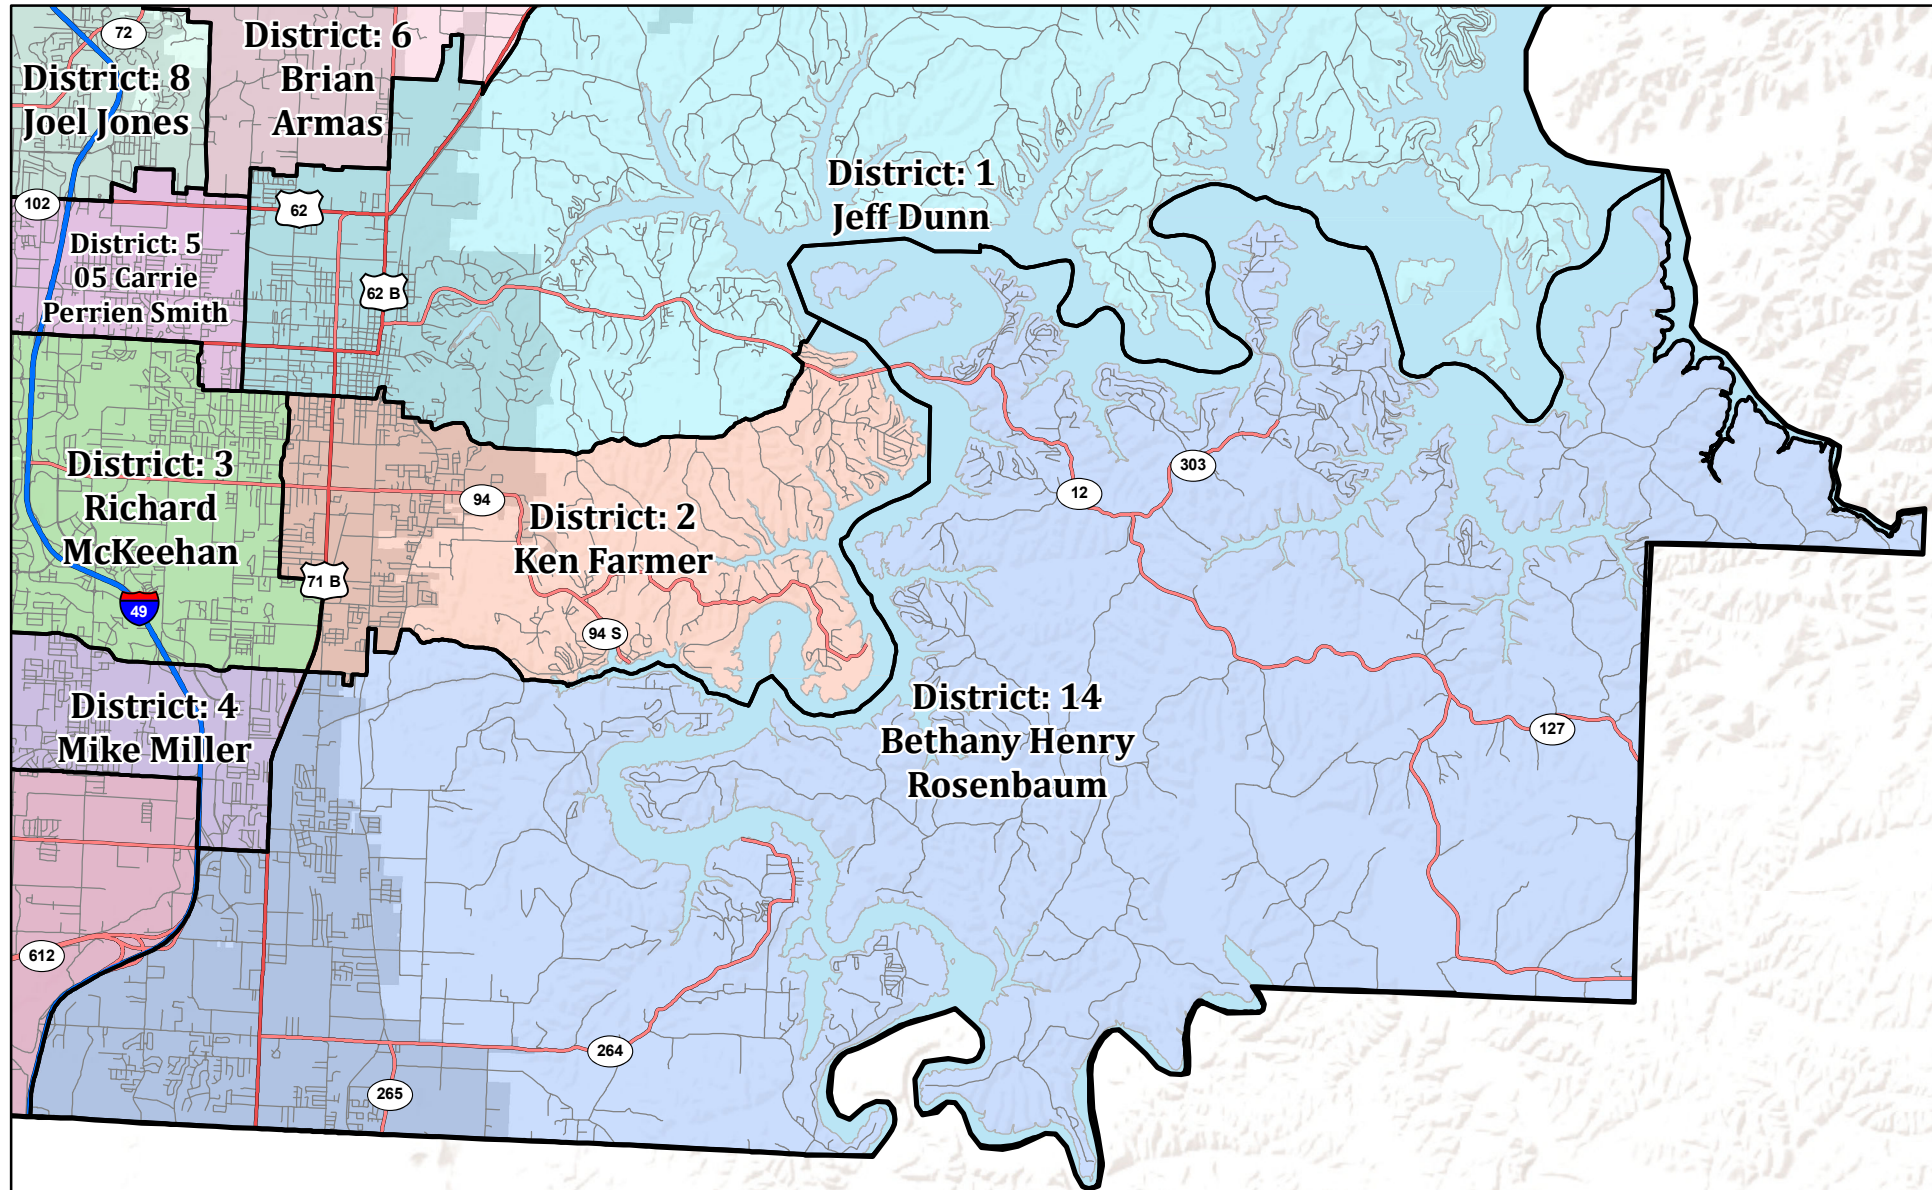

District:

Benton County, Arkansas

14

Justices of the Peace

Benton County GIS Department
215 E. Central Ave.
Bentonville, Arkansas 72712
(479) 271-1749
GIS.BentonCountyAR.gov

Honorable 14 Bethany Henry Rosenbaum
414 N Old Wire Rd
Lowell, AR 72762
Phone: 479-304-1288
bethany.rosenbaum@bentoncountyar.gov

ACCURACY OF MAPS NOT GUARANTEED -
USE FOR LEGAL MATTERS CAUTIONED.