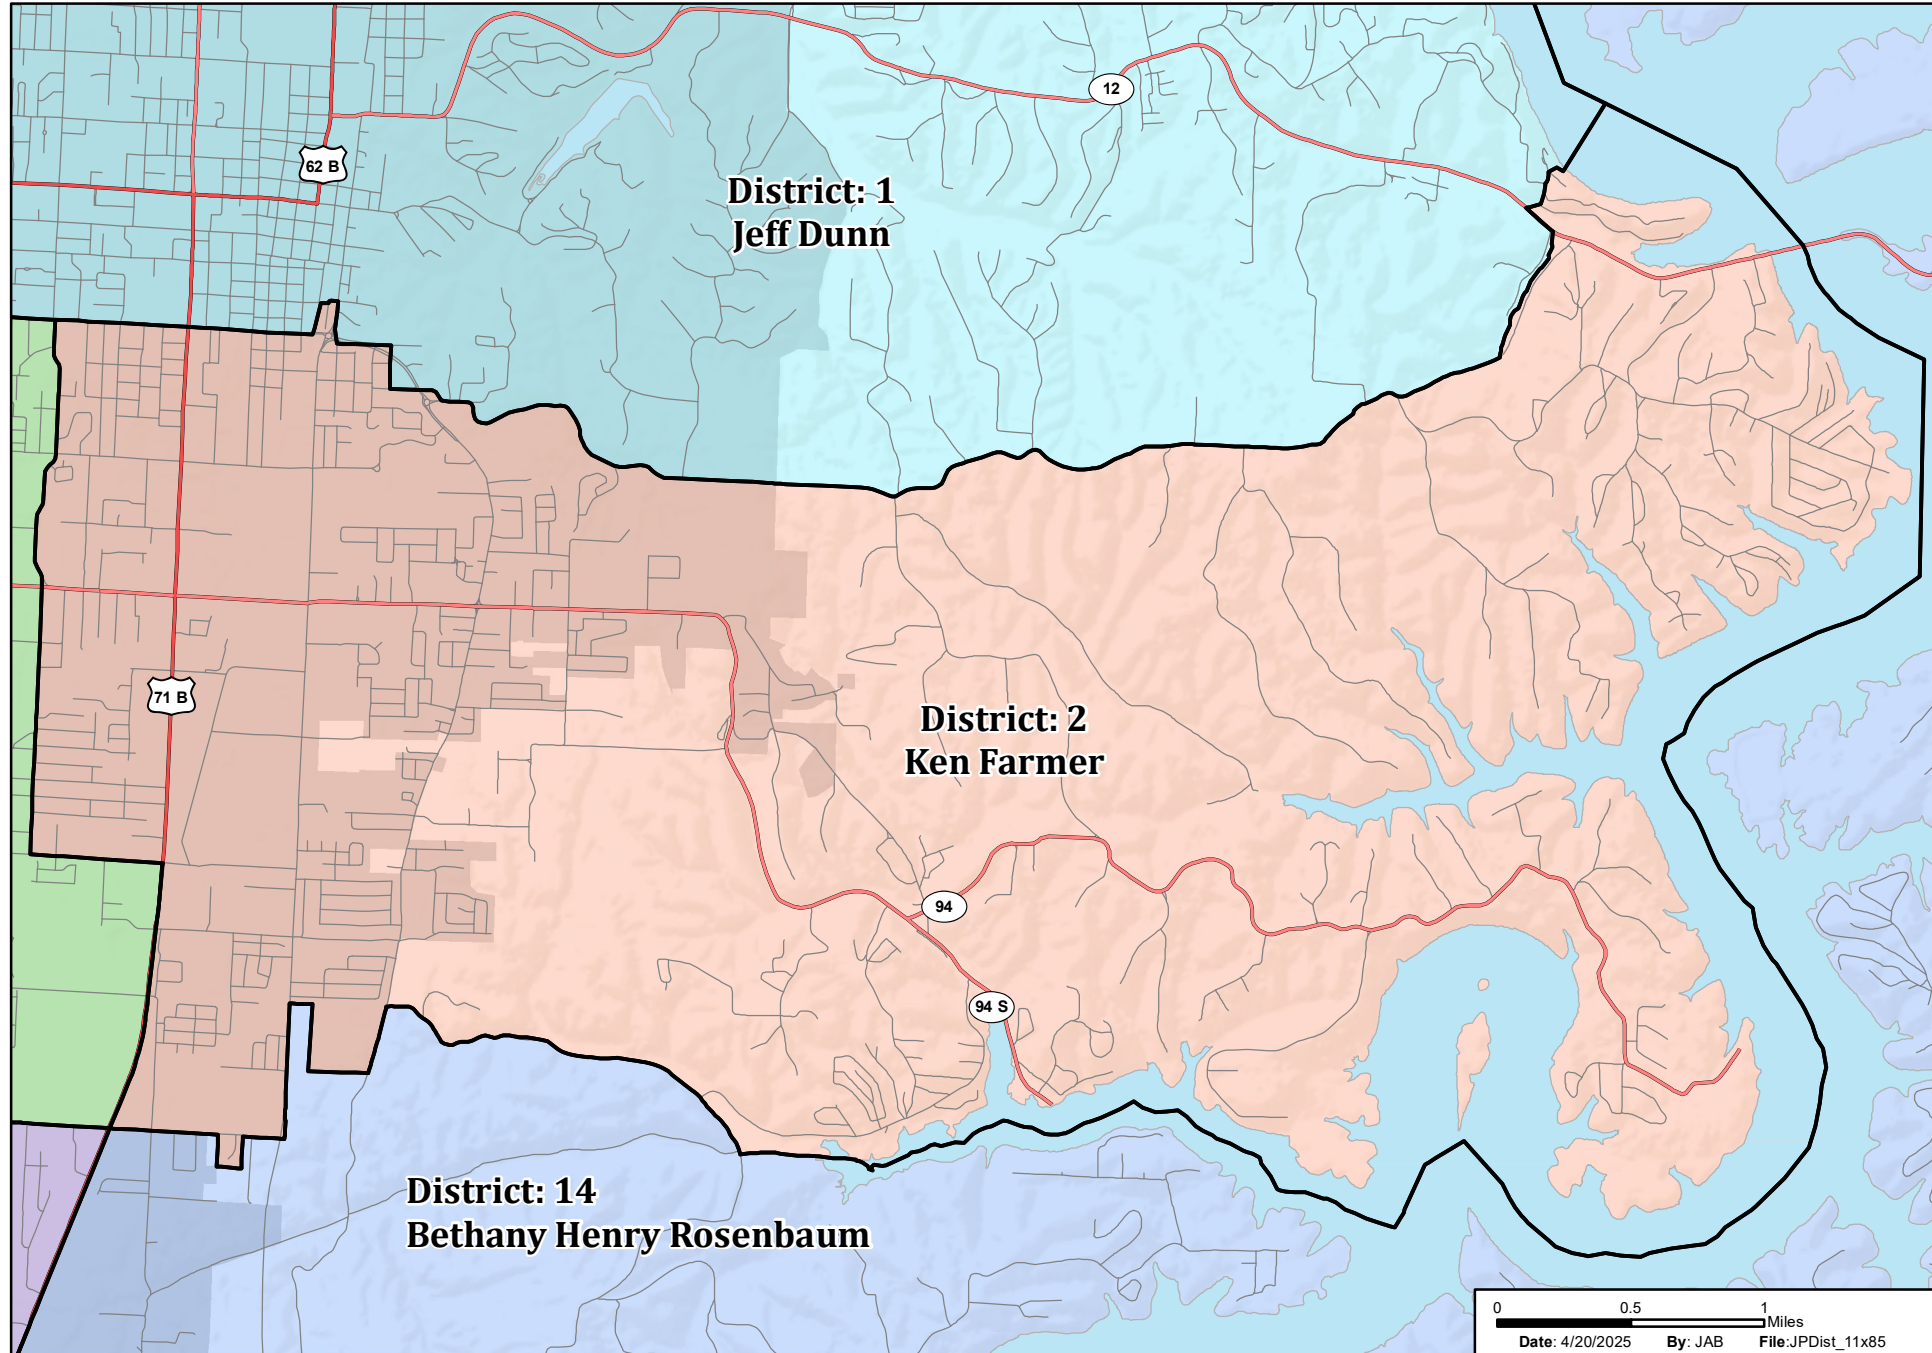

District:

Benton County, Arkansas

2

Justices of the Peace

Benton County GIS Department
215 E. Central Ave.
Bentonville, Arkansas 72712
(479) 271-1749
GIS.BentonCountyAR.gov

Honorable 02 Ken Farmer
715 E Sumac St
Rogers, AR 72756
Phone: 479-636-7083
ken.farmer@bentoncountyar.gov

District: 1
Jeff Dunn

District: 2
Ken Farmer

District: 14
Bethany Henry Rosenbaum

0 0.5 1 Miles
Date: 4/20/2025 By: JAB File: JPDist_11x85